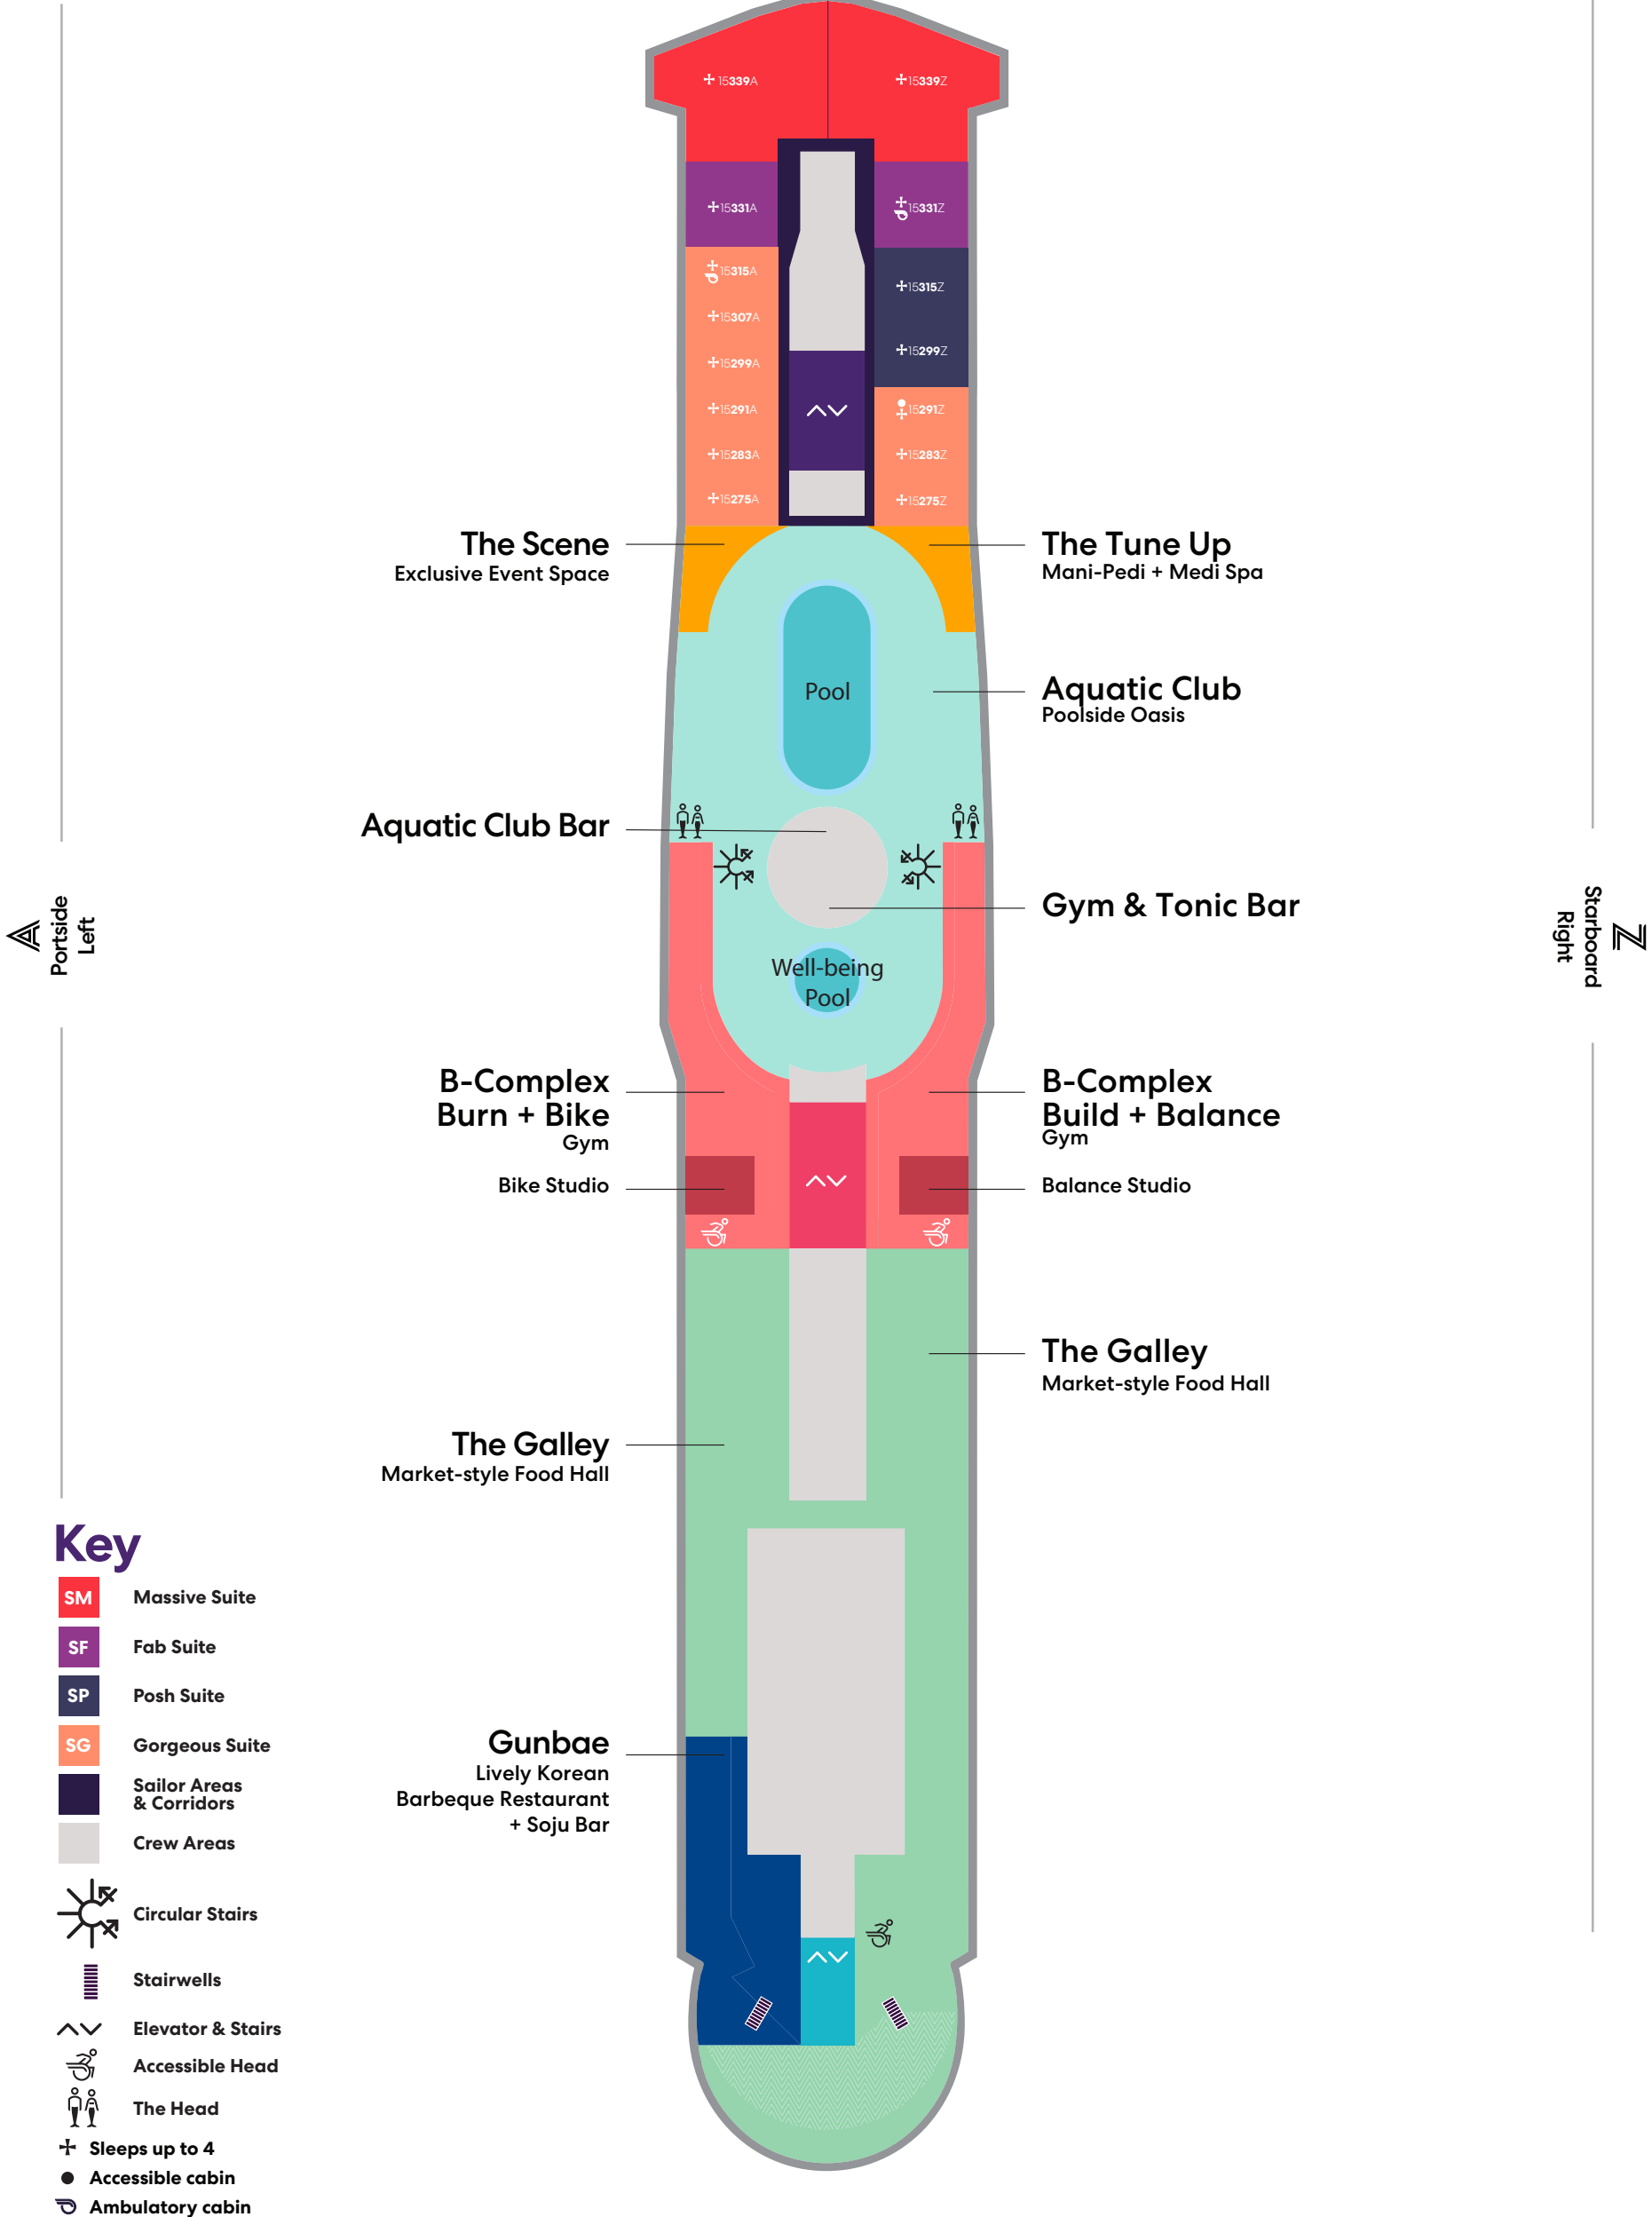

The Manor
Alluring Nightclub

Draught Haus
Local Tap Room

The Roundabout
Atrium

Lick Me Till Ice Cream
Scoop Shop

The Pizza Place
Casual Eatery Serving... Pizza

The Loose Cannon
Local Dive Bar

The Arcade
Video Games & Vintage Vibes

Deck

13

SCARLET LADY

Key

- SCB Cheeky Corner Suite - Biggest Terrace
- SAB Sweet Aft Suite - Biggest Terrace
- TX XL Sea Terrace
- TC Central Sea Terrace
- TR The Sea Terrace
- II Solo Insider
- IN The Insider
- Sailor Areas & Corridors
- Crew Areas
- Elevator & Stairs
- Sleeps 1
- Sleeps 3; Includes a pullman bed
- Accessible cabin
- Accessible cabin
- Connecting cabins

Deck

14

SCARLET LADY

Portside
Left

Starboard
Right

Key

- SCB Cheeky Corner Suite - Biggest Terrace
- SAB Sweet Aft Suite - Biggest Terrace
- SB Brilliant Suite
- TX XL Sea Terrace
- TC Central Sea Terrace
- TR The Sea Terrace
- II Solo Insider
- IN The Insider
- Sailor Areas & Corridors
- Crew Areas
- Elevator & Stairs
- ‡ Sleeps 1
- ▲ Sleeps 3; Includes a pullman bed
- ☒ Sleeps 4; Includes both an extra lower bed and a pullman bed
- + Sleeps up to 4
- || Connecting cabins
- ⦿ Ambulatory cabin

Portside
Left

Starboard
Right

Richard's Rooftop
VIP Sundeck + Bar

Sun Club Café
Outdoor Eatery

Sun Club
Sun Worship Sanctuary

Sun Club Bar

Training Camp
Group Fitness

Boxing Ring