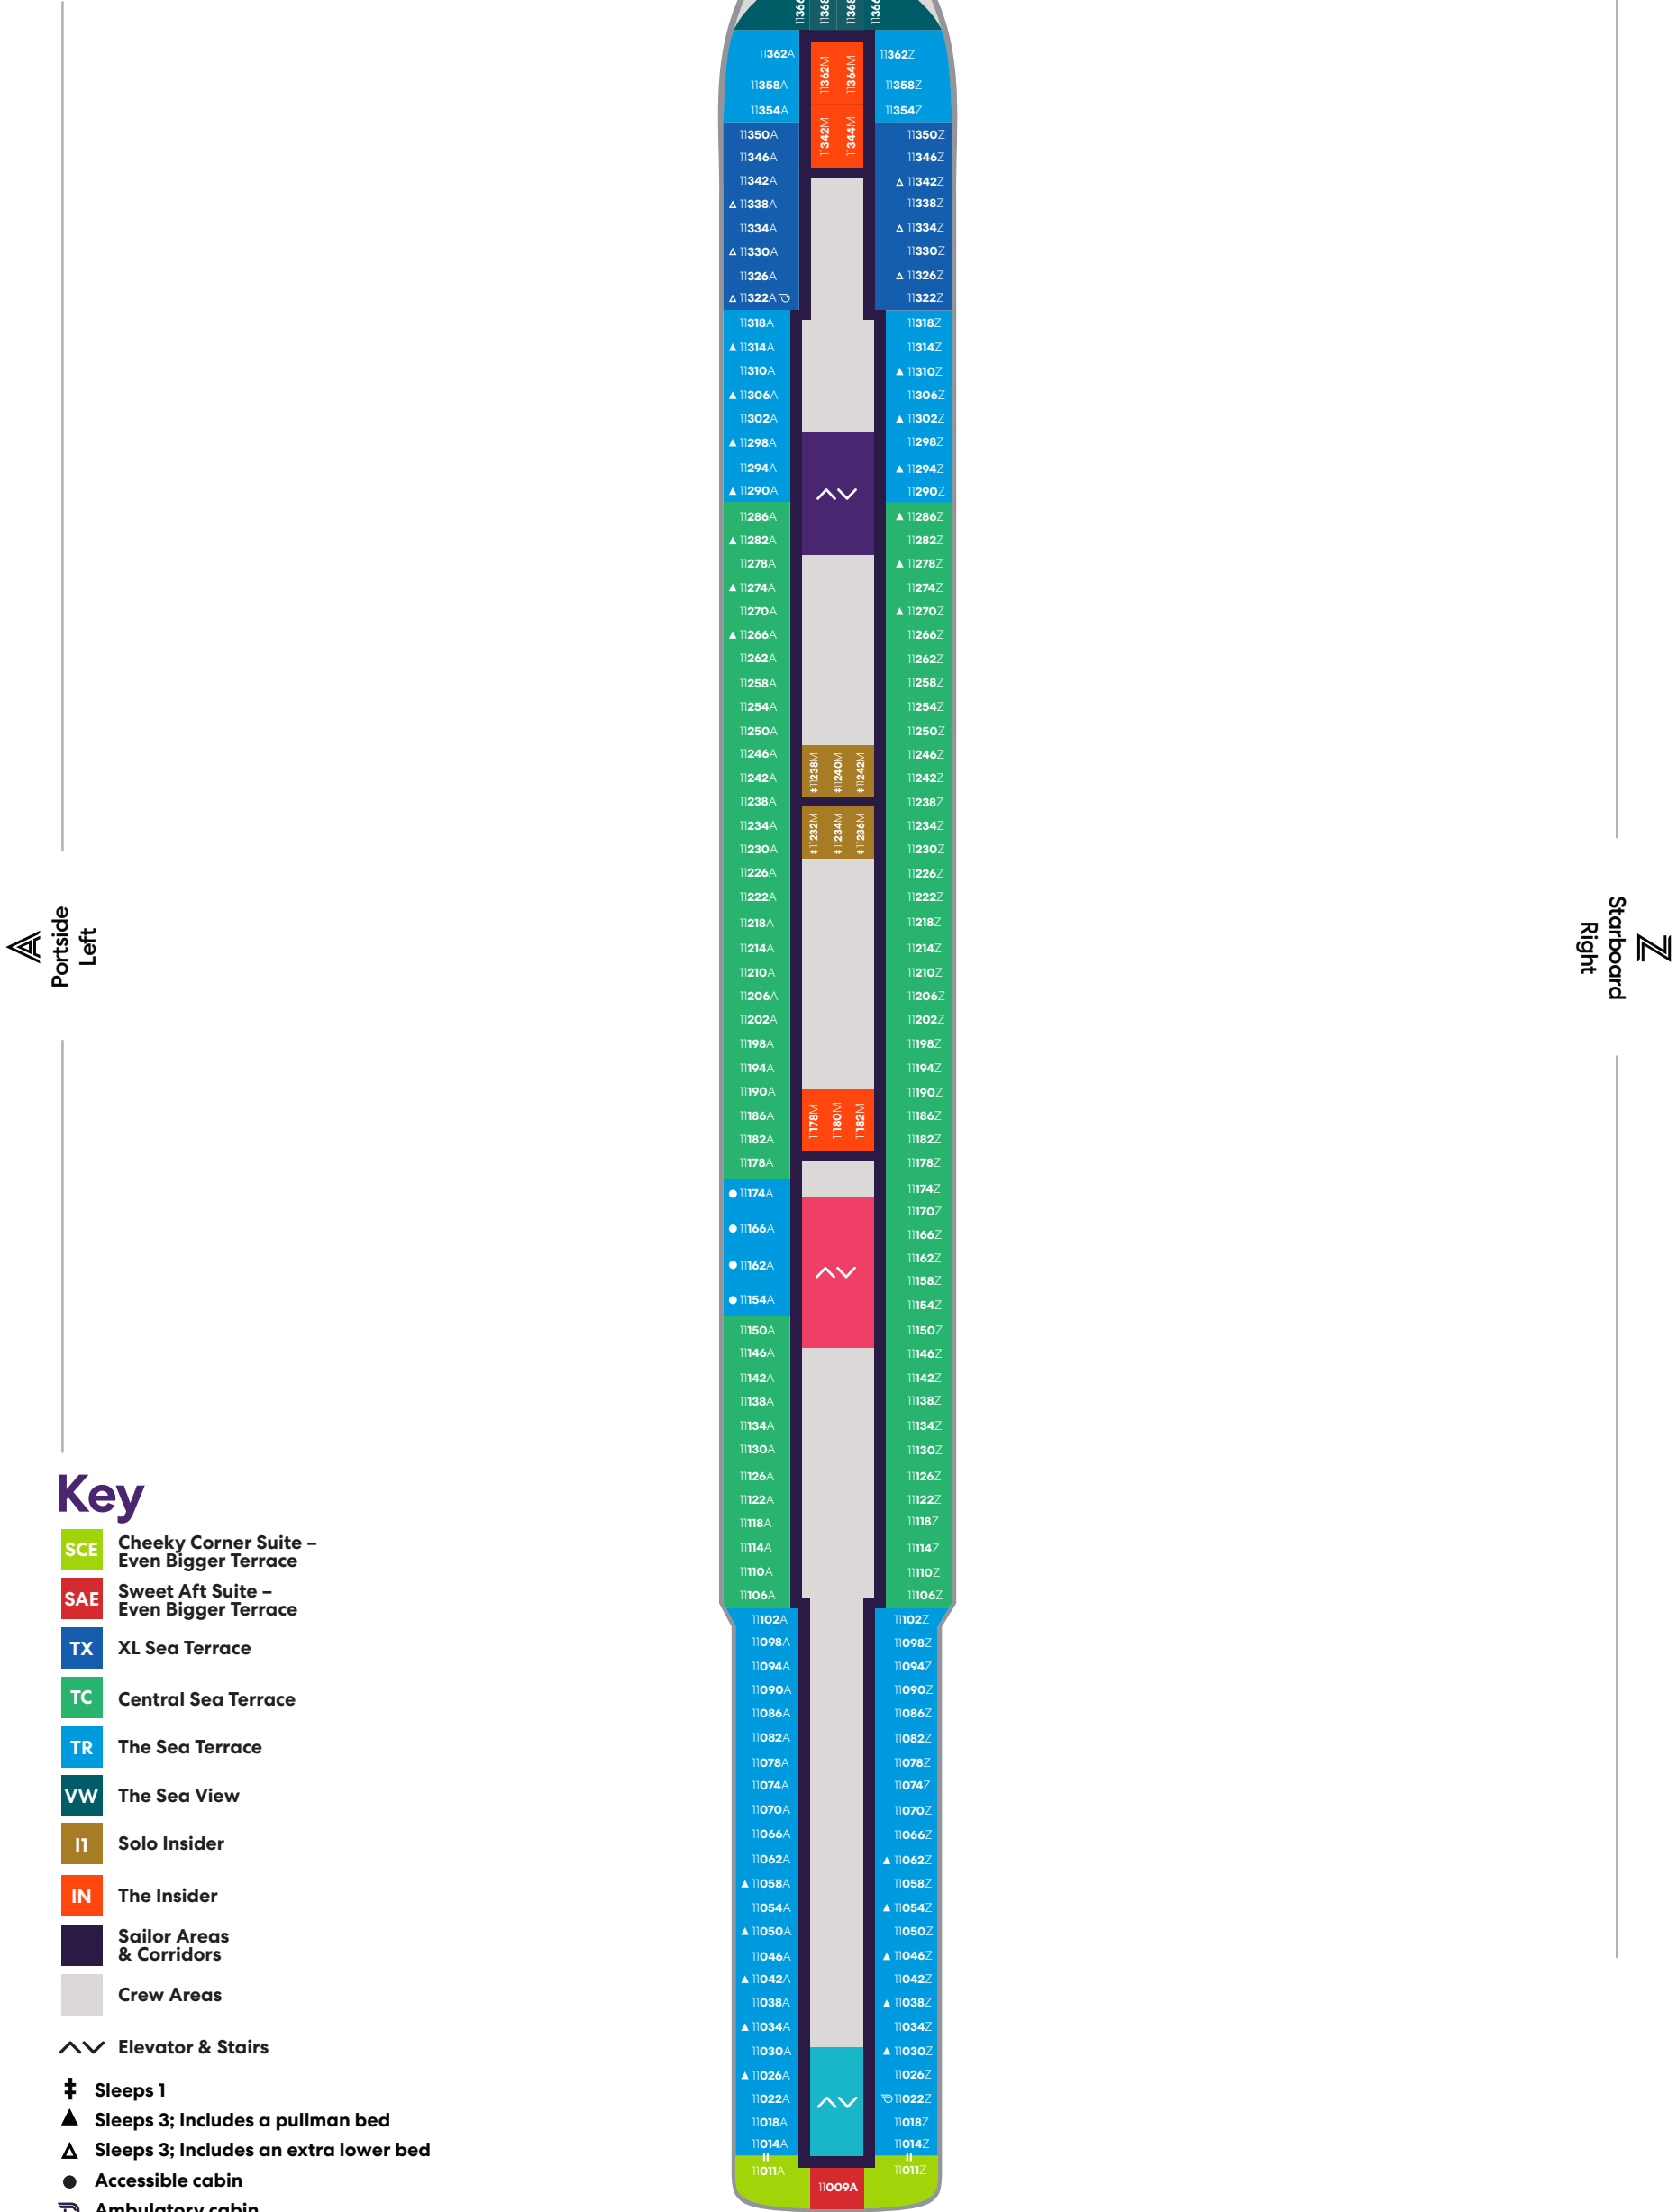

The Dock
Mezze-Style Outdoor Eatery +
Bar & Social Lounge

Portside
Left

Starboard
Right

Key

-  Crew Areas
-  Circular Stairs
-  Stairwells
-  Elevator & Stairs
-  Accessible Head

Deck

SCARLET LADY

Portside
Left

Deck

9

SCARLET LADY

Portside
Left

Starboard
Right

Key

- SCP Cheeky Corner Suite – Pretty Big Terrace
- SAP Sweet Aft Suite – Pretty Big Terrace
- TX XL Sea Terrace
- TC Central Sea Terrace
- TR The Sea Terrace
- VI Solo Sea View
- VW The Sea View
- IN The Insider
- Sailor Areas & Corridors
- Crew Areas
- ^ v Elevator & Stairs
- ‡ Sleeps 1
- ▲ Sleeps 3; Includes a pullman bed
- △ Sleeps 3; Includes an extra lower bed
- Accessible cabin
- ⦿ Ambulatory cabin
- || Connecting cabins

Deck

10

SCARLET LADY

Deck

11

SCARLET LADY

Key

- SCE** Cheeky Corner Suite – Even Bigger Terrace
- SAE** Sweet Aft Suite – Even Bigger Terrace
- TX** XL Sea Terrace
- TC** Central Sea Terrace
- TR** The Sea Terrace
- VW** The Sea View
- I** Solo Insider
- IN** The Insider
- Sailor Areas & Corridors
- Crew Areas
- ^ v Elevator & Stairs
- ‡ Sleeps 1
- ▲ Sleeps 3; Includes a pullman bed
- △ Sleeps 3; Includes an extra lower bed
- Accessible cabin
- ↻ Ambulatory cabin
- || Connecting cabins

Deck

12

SCARLET LADY

Key

- SCB Cheeky Corner Suite - Biggest Terrace
- SAB Sweet Aft Suite - Biggest Terrace
- SS Seriously Suite
- TX XL Sea Terrace
- TC Central Sea Terrace
- TR The Sea Terrace
- VI Solo Sea View
- VW The Sea View
- II Solo Insider
- IN The Insider
- Sailor Areas & Corridors
- Crew Areas
- ^v Elevator & Stairs
- ‡ Sleeps 1
- ▲ Sleeps 3; Includes a pullman bed
- △ Sleeps 3; Includes an extra lower bed
- Accessible cabin
- ♿ Ambulatory cabin
- || Connecting cabins