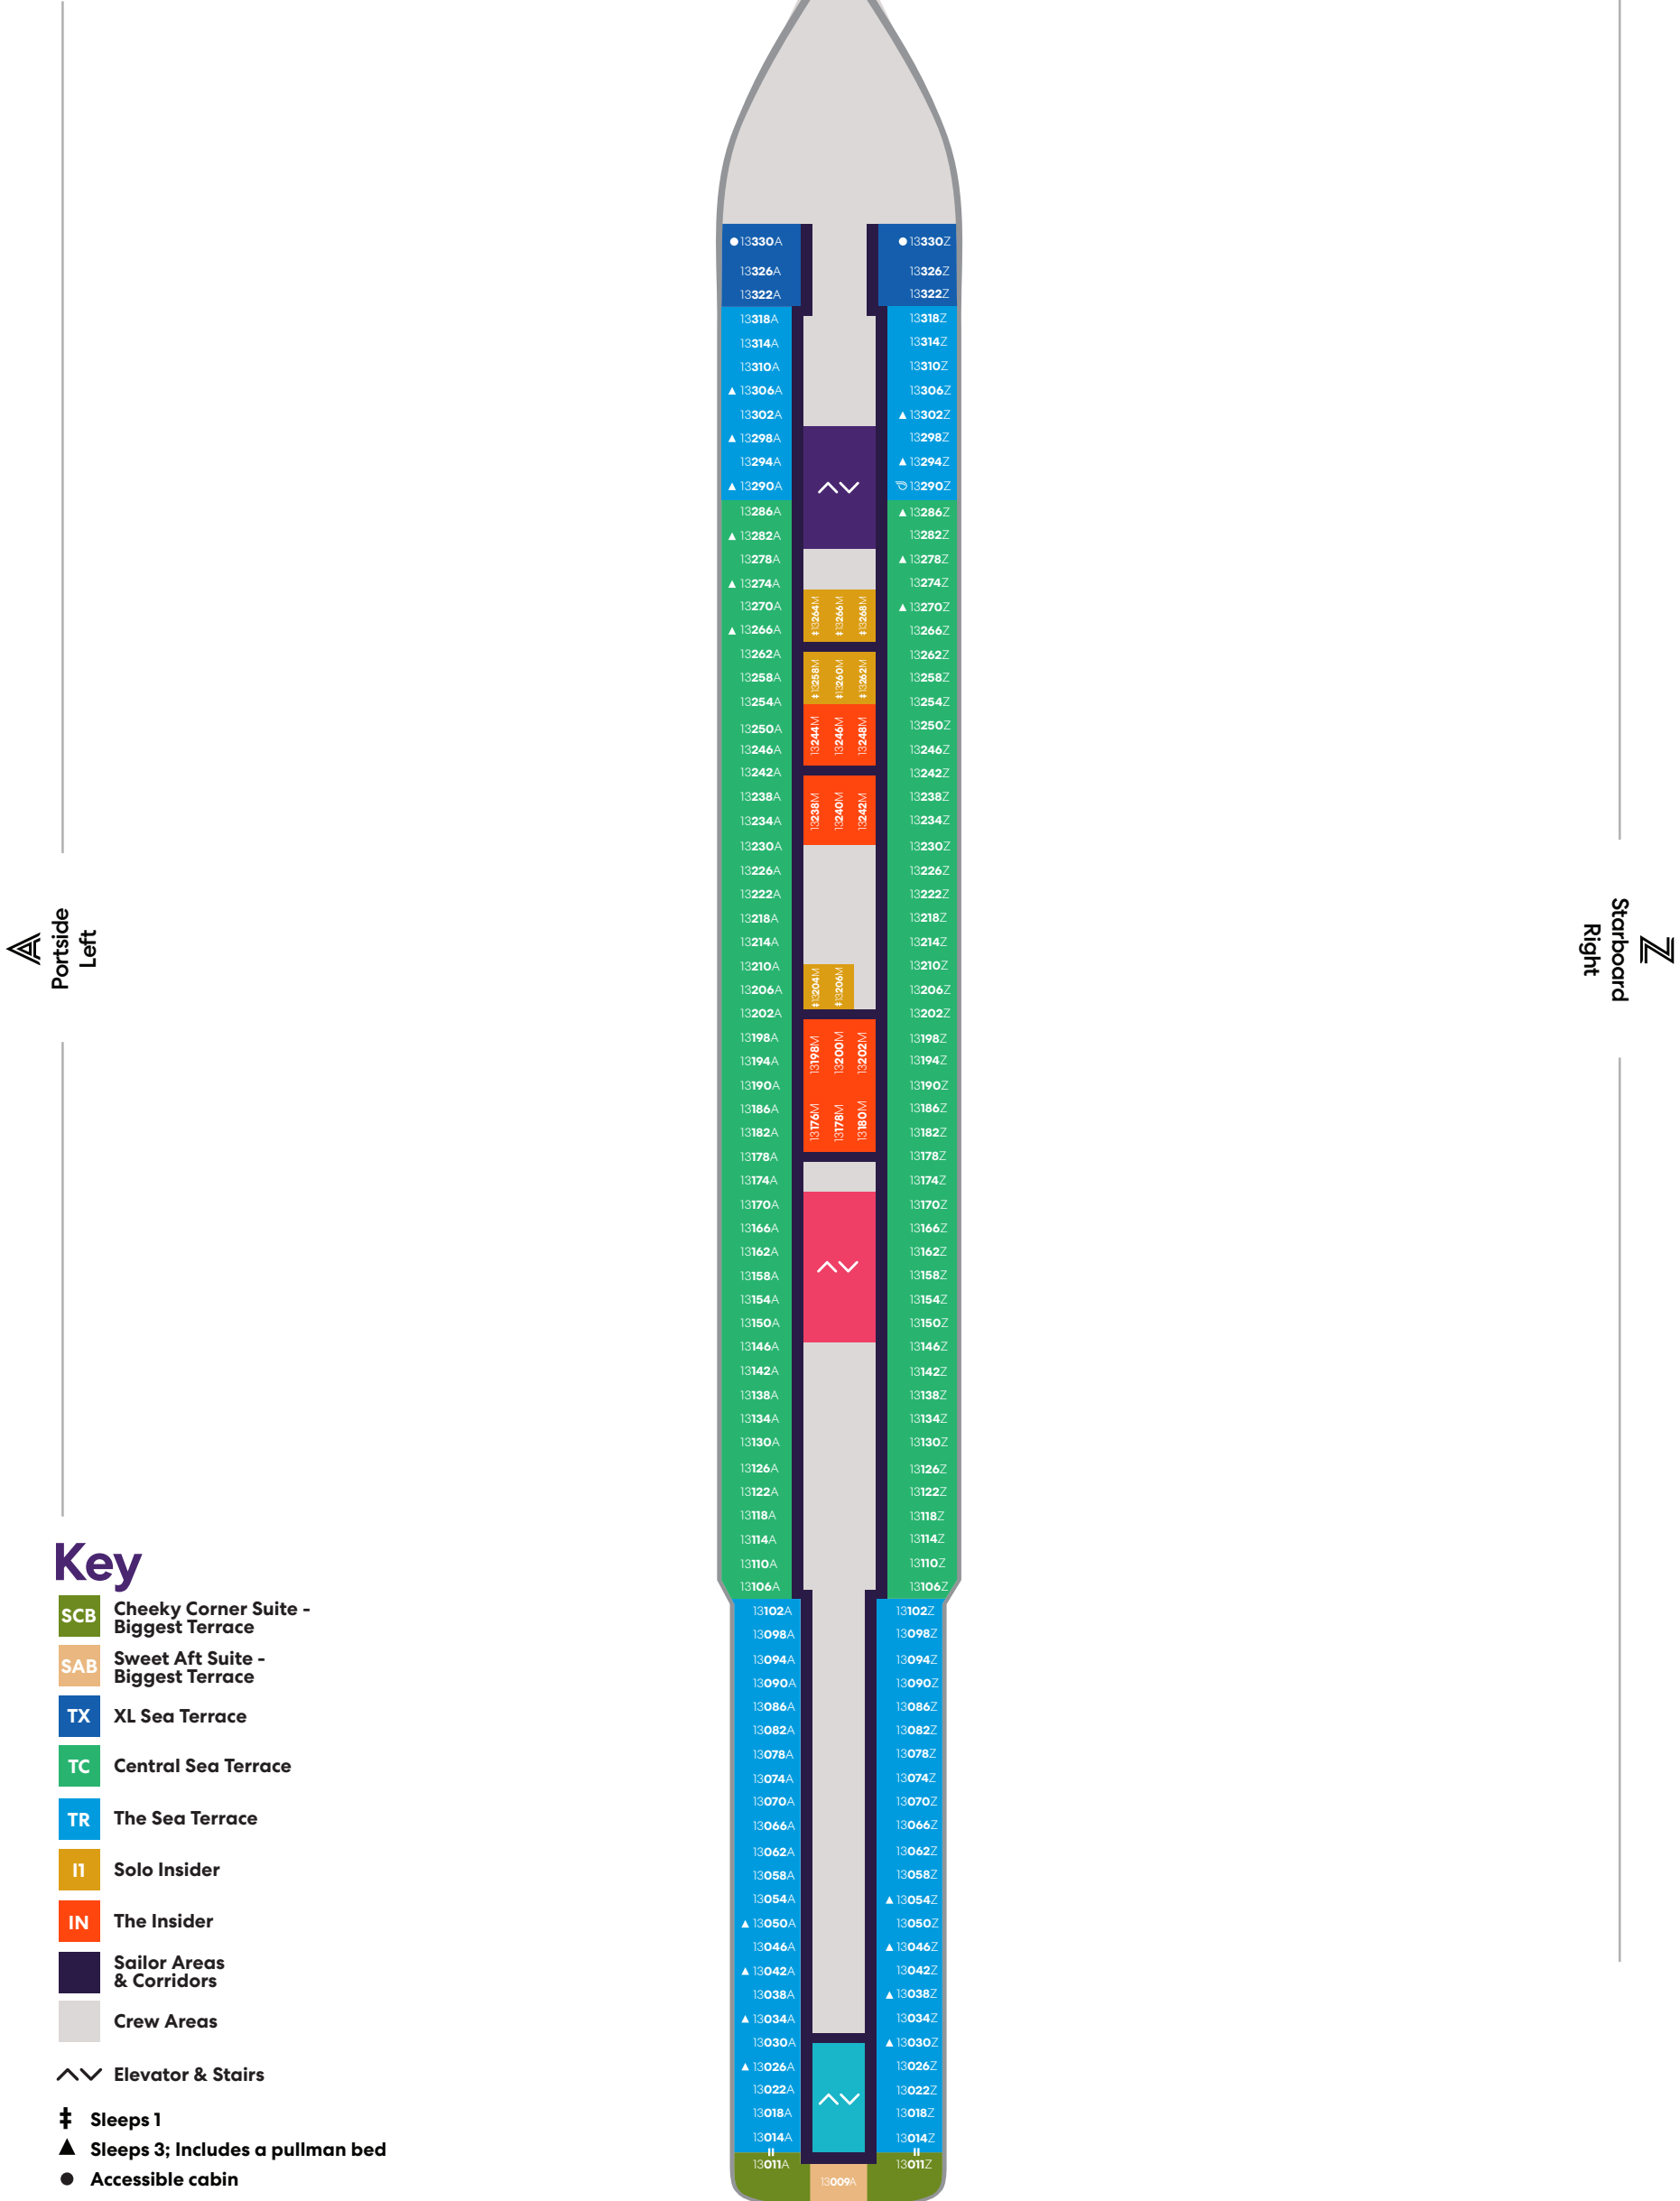

Deck

10

SCARLET LADY

Deck

11

SCARLET LADY

Key

- SCE** Cheeky Corner Suite – Even Bigger Terrace
- SAE** Sweet Aft Suite – Even Bigger Terrace
- TX** XL Sea Terrace
- TC** Central Sea Terrace
- TR** The Sea Terrace
- VW** The Sea View
- I** Solo Insider
- IN** The Insider
- Sailor Areas & Corridors
- Crew Areas
- ^ v Elevator & Stairs
- ‡ Sleeps 1
- ▲ Sleeps 3; Includes a pullman bed
- △ Sleeps 3; Includes an extra lower bed
- Accessible cabin
- ↻ Ambulatory cabin
- || Connecting cabins

Deck

12

SCARLET LADY

Key

- SCB Cheeky Corner Suite - Biggest Terrace
- SAB Sweet Aft Suite - Biggest Terrace
- SS Seriously Suite
- TX XL Sea Terrace
- TC Central Sea Terrace
- TR The Sea Terrace
- VI Solo Sea View
- VW The Sea View
- II Solo Insider
- IN The Insider
- Sailor Areas & Corridors
- Crew Areas
- ^v Elevator & Stairs
- ‡ Sleeps 1
- ▲ Sleeps 3; Includes a pullman bed
- △ Sleeps 3; Includes an extra lower bed
- Accessible cabin
- ♿ Ambulatory cabin
- || Connecting cabins

Deck

13

SCARLET LADY

Key

- SCB Cheeky Corner Suite - Biggest Terrace
- SAB Sweet Aft Suite - Biggest Terrace
- TX XL Sea Terrace
- TC Central Sea Terrace
- TR The Sea Terrace
- II Solo Insider
- IN The Insider
- Sailor Areas & Corridors
- Crew Areas
- Elevator & Stairs
- Sleeps 1
- Sleeps 3; Includes a pullman bed
- Accessible cabin
- Accessible cabin
- Connecting cabins

Deck

14

SCARLET LADY

Portside
Left

Starboard
Right

Key

- SCB Cheeky Corner Suite - Biggest Terrace
- SAB Sweet Aft Suite - Biggest Terrace
- SB Brilliant Suite
- TX XL Sea Terrace
- TC Central Sea Terrace
- TR The Sea Terrace
- II Solo Insider
- IN The Insider
- Sailor Areas & Corridors
- Crew Areas
- Elevator & Stairs
- ‡ Sleeps 1
- ▲ Sleeps 3; Includes a pullman bed
- ☒ Sleeps 4; Includes both an extra lower bed and a pullman bed
- + Sleeps up to 4
- || Connecting cabins
- ⦿ Ambulatory cabin