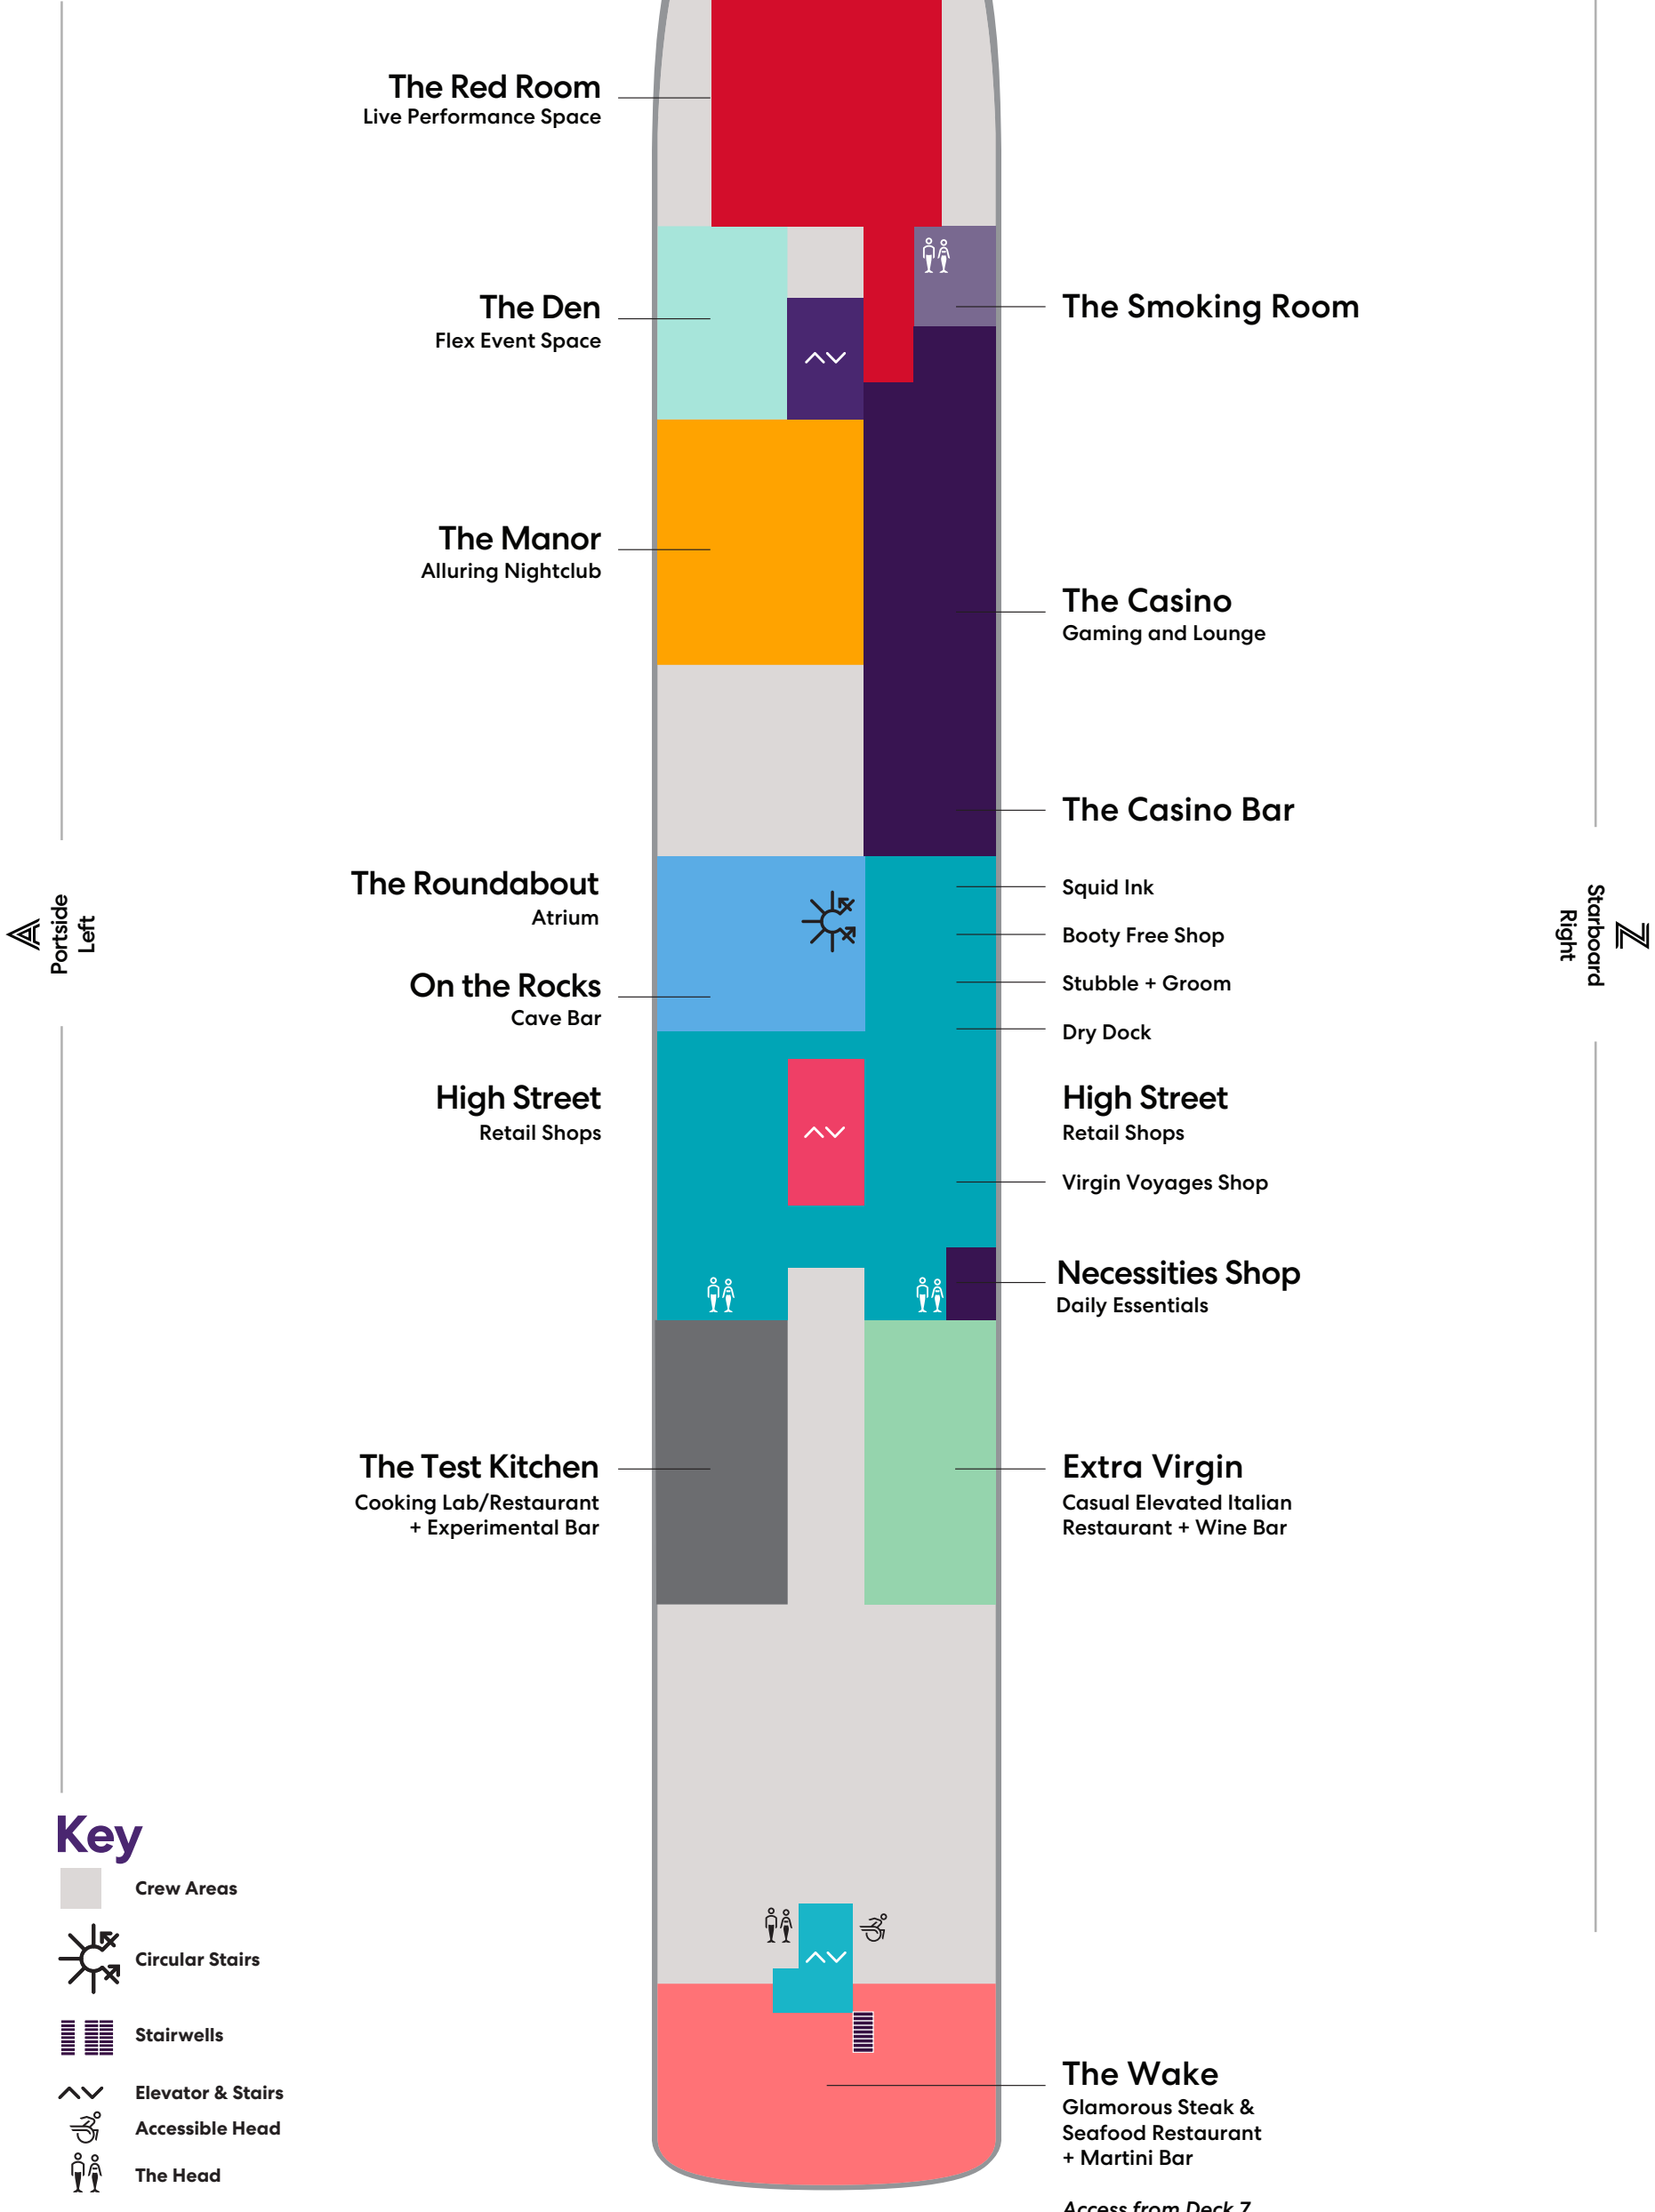

Deck

4

SCARLET LADY

Portside Left

Starboard Right

Key

Sailor Areas & Corridors

Crew Areas

Elevator & Stairs

Deck

5

SCARLET LADY

Portside Left

Starboard Right

Key

- VW The Sea View
- I1 Solo Insider
- IN The Insider
- I4 Social Insider
- S Sailor Areas & Corridors
- C Crew Areas
- Elevator & Stairs
- Accessible Head
- Sleeps 1
- Sleeps 3; Includes a pullman bed
- Sleeps 4; Includes both 2 lower beds and 2 pullmans
- Accessible cabin
- Ambulatory cabin

Key

-  Crew Areas
-  Circular Stairs
-  Stairwells
-  Elevator & Stairs
-  Accessible Head
-  The Head

Deck

7

SCARLET LADY

VOYAGES

The Red Room
Live Performance Space

The Groupie
Private Karaoke

The Dock
Mezze-Style Outdoor Eatery +
Bar & Social Lounge

Portside
Left

Starboard
Right

Key

-  Crew Areas
-  Circular Stairs
-  Stairwells
-  Elevator & Stairs
-  Accessible Head

Deck

SCARLET LADY

Portside
Left