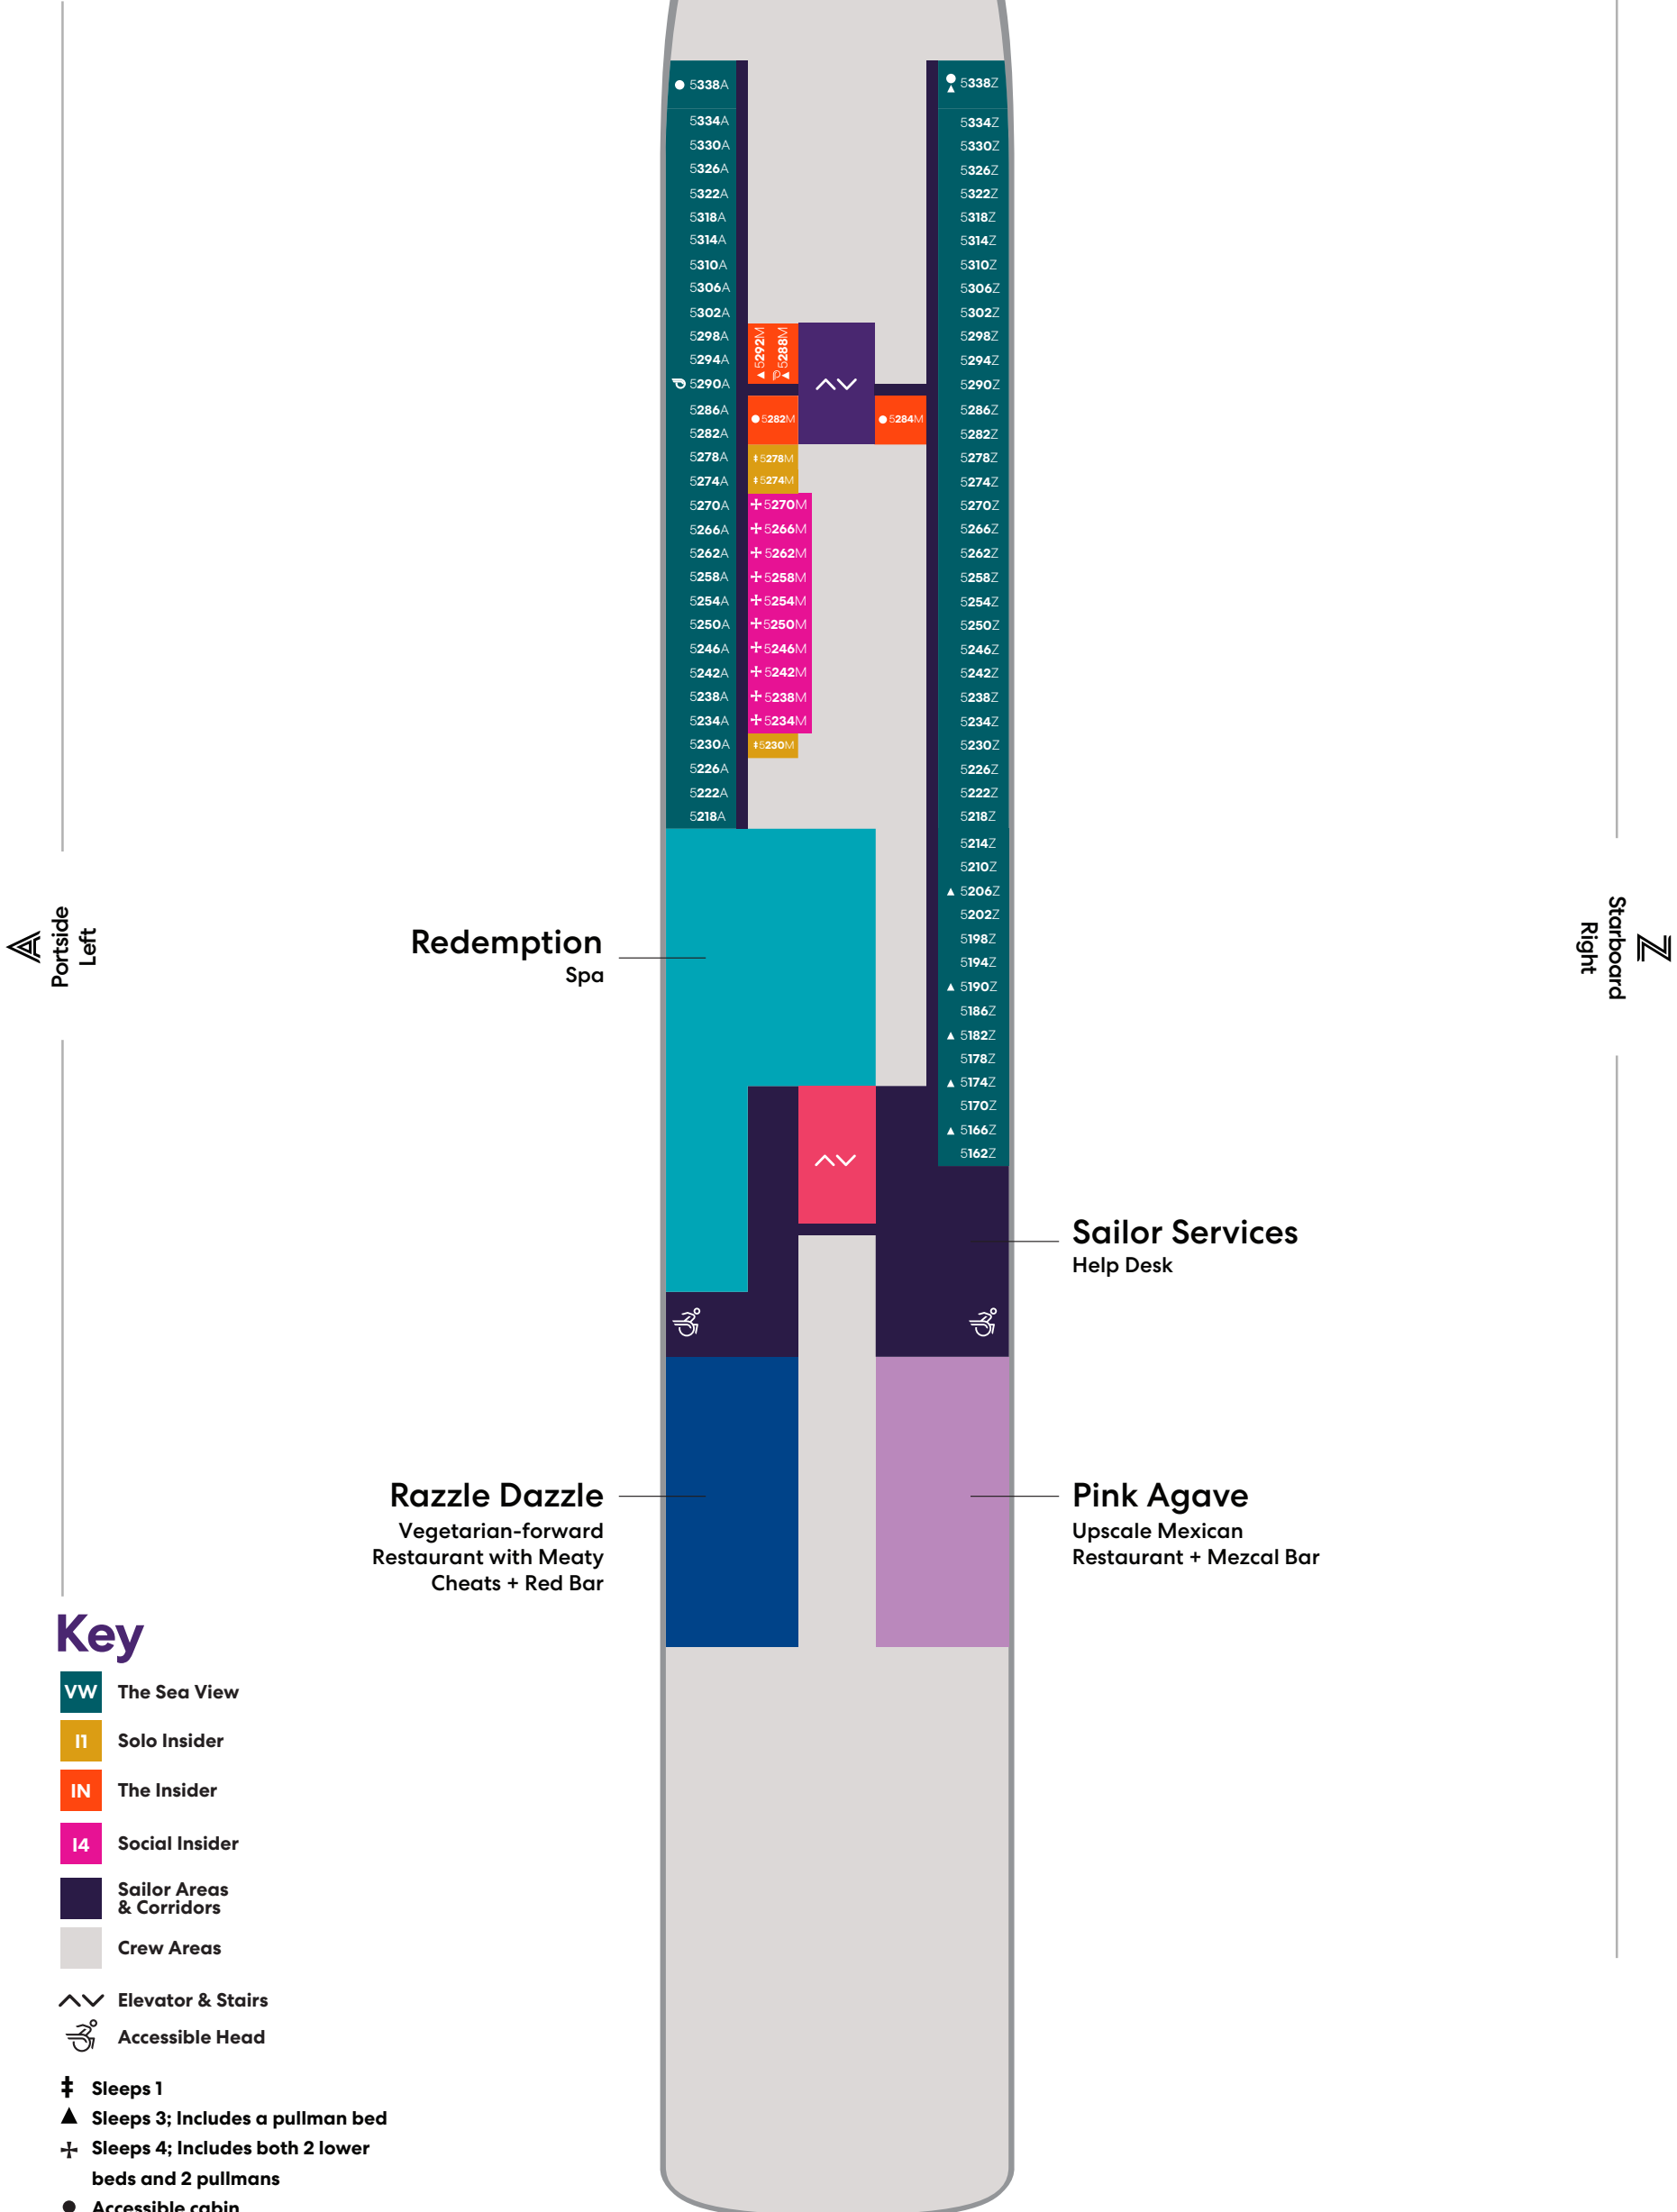

Deck

4

SCARLET LADY

Portside Left

Starboard Right

Key

Sailor Areas & Corridors

Crew Areas

Elevator & Stairs

Deck

5

SCARLET LADY

Portside Left

Starboard Right

Key

- VW The Sea View
- I1 Solo Insider
- IN The Insider
- I4 Social Insider
- S Sailor Areas & Corridors
- C Crew Areas
- Elevator & Stairs
- Accessible Head
- Sleeps 1
- Sleeps 3; Includes a pullman bed
- Sleeps 4; Includes both 2 lower beds and 2 pullmans
- Accessible cabin
- Ambulatory cabin

Key

-  Crew Areas
-  Circular Stairs
-  Stairwells
-  Elevator & Stairs
-  Accessible Head
-  The Head

Deck

7

SCARLET LADY

VOYAGES

The Red Room
Live Performance Space

The Groupie
Private Karaoke

The Dock
Mezze-Style Outdoor Eatery +
Bar & Social Lounge

Portside
Left

Starboard
Right

Key

-  Crew Areas
-  Circular Stairs
-  Stairwells
-  Elevator & Stairs
-  Accessible Head

Deck

SCARLET LADY

Portside
Left