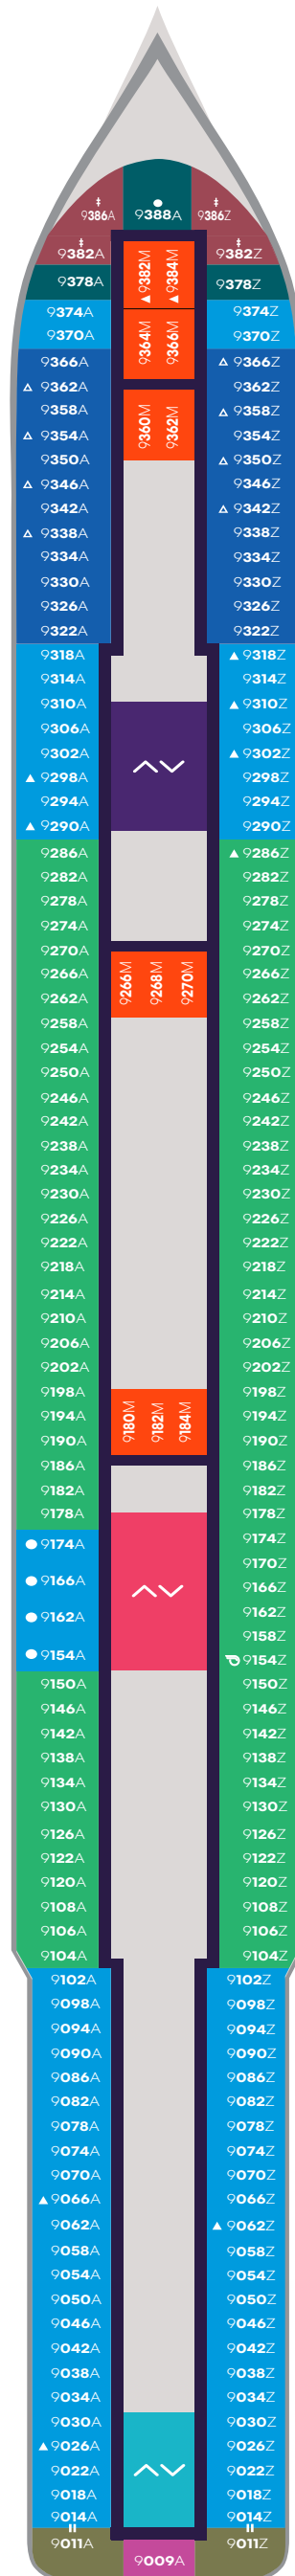

Deck

4

SCARLET LADY

Portside Left

Starboard Right

Key

Sailor Areas & Corridors

Crew Areas

Elevator & Stairs

Deck

5

SCARLET LADY

Portside Left

Starboard Right

Key

- VW The Sea View
- I1 Solo Insider
- IN The Insider
- I4 Social Insider
- S Sailor Areas & Corridors
- C Crew Areas
- Elevator & Stairs
- Accessible Head
- Sleeps 1
- Sleeps 3; Includes a pullman bed
- Sleeps 4; Includes both 2 lower beds and 2 pullmans
- Accessible cabin
- Ambulatory cabin

Starboard
Right

Key

- SCP Cheeky Corner Suite – Pretty Big Terrace
- SAP Sweet Aft Suite – Pretty Big Terrace
- TX XL Sea Terrace
- TC Central Sea Terrace
- TR The Sea Terrace
- TL Ltd View Sea Terrace
- II Solo Insider
- Sailor Areas & Corridors
- Crew Areas
- ^v Elevator & Stairs
- ‡ Sleeps 1
- ▲ Sleeps 3; Includes a pullman bed
- △ Sleeps 3; Includes an extra lower bed
- ⊠ Sleeps 4; Includes both an extra lower bed and a pullman bed
- Accessible cabin
- ♿ Ambulatory cabin
- || Connecting cabins

Deck

9

SCARLET LADY

Portside
Left

Starboard
Right

Key

- SCP Cheeky Corner Suite – Pretty Big Terrace
- SAP Sweet Aft Suite – Pretty Big Terrace
- TX XL Sea Terrace
- TC Central Sea Terrace
- TR The Sea Terrace
- VI Solo Sea View
- VW The Sea View
- IN The Insider
- Sailor Areas & Corridors
- Crew Areas
- ^ v Elevator & Stairs
- ‡ Sleeps 1
- ▲ Sleeps 3; Includes a pullman bed
- △ Sleeps 3; Includes an extra lower bed
- Accessible cabin
- ⦿ Ambulatory cabin
- || Connecting cabins