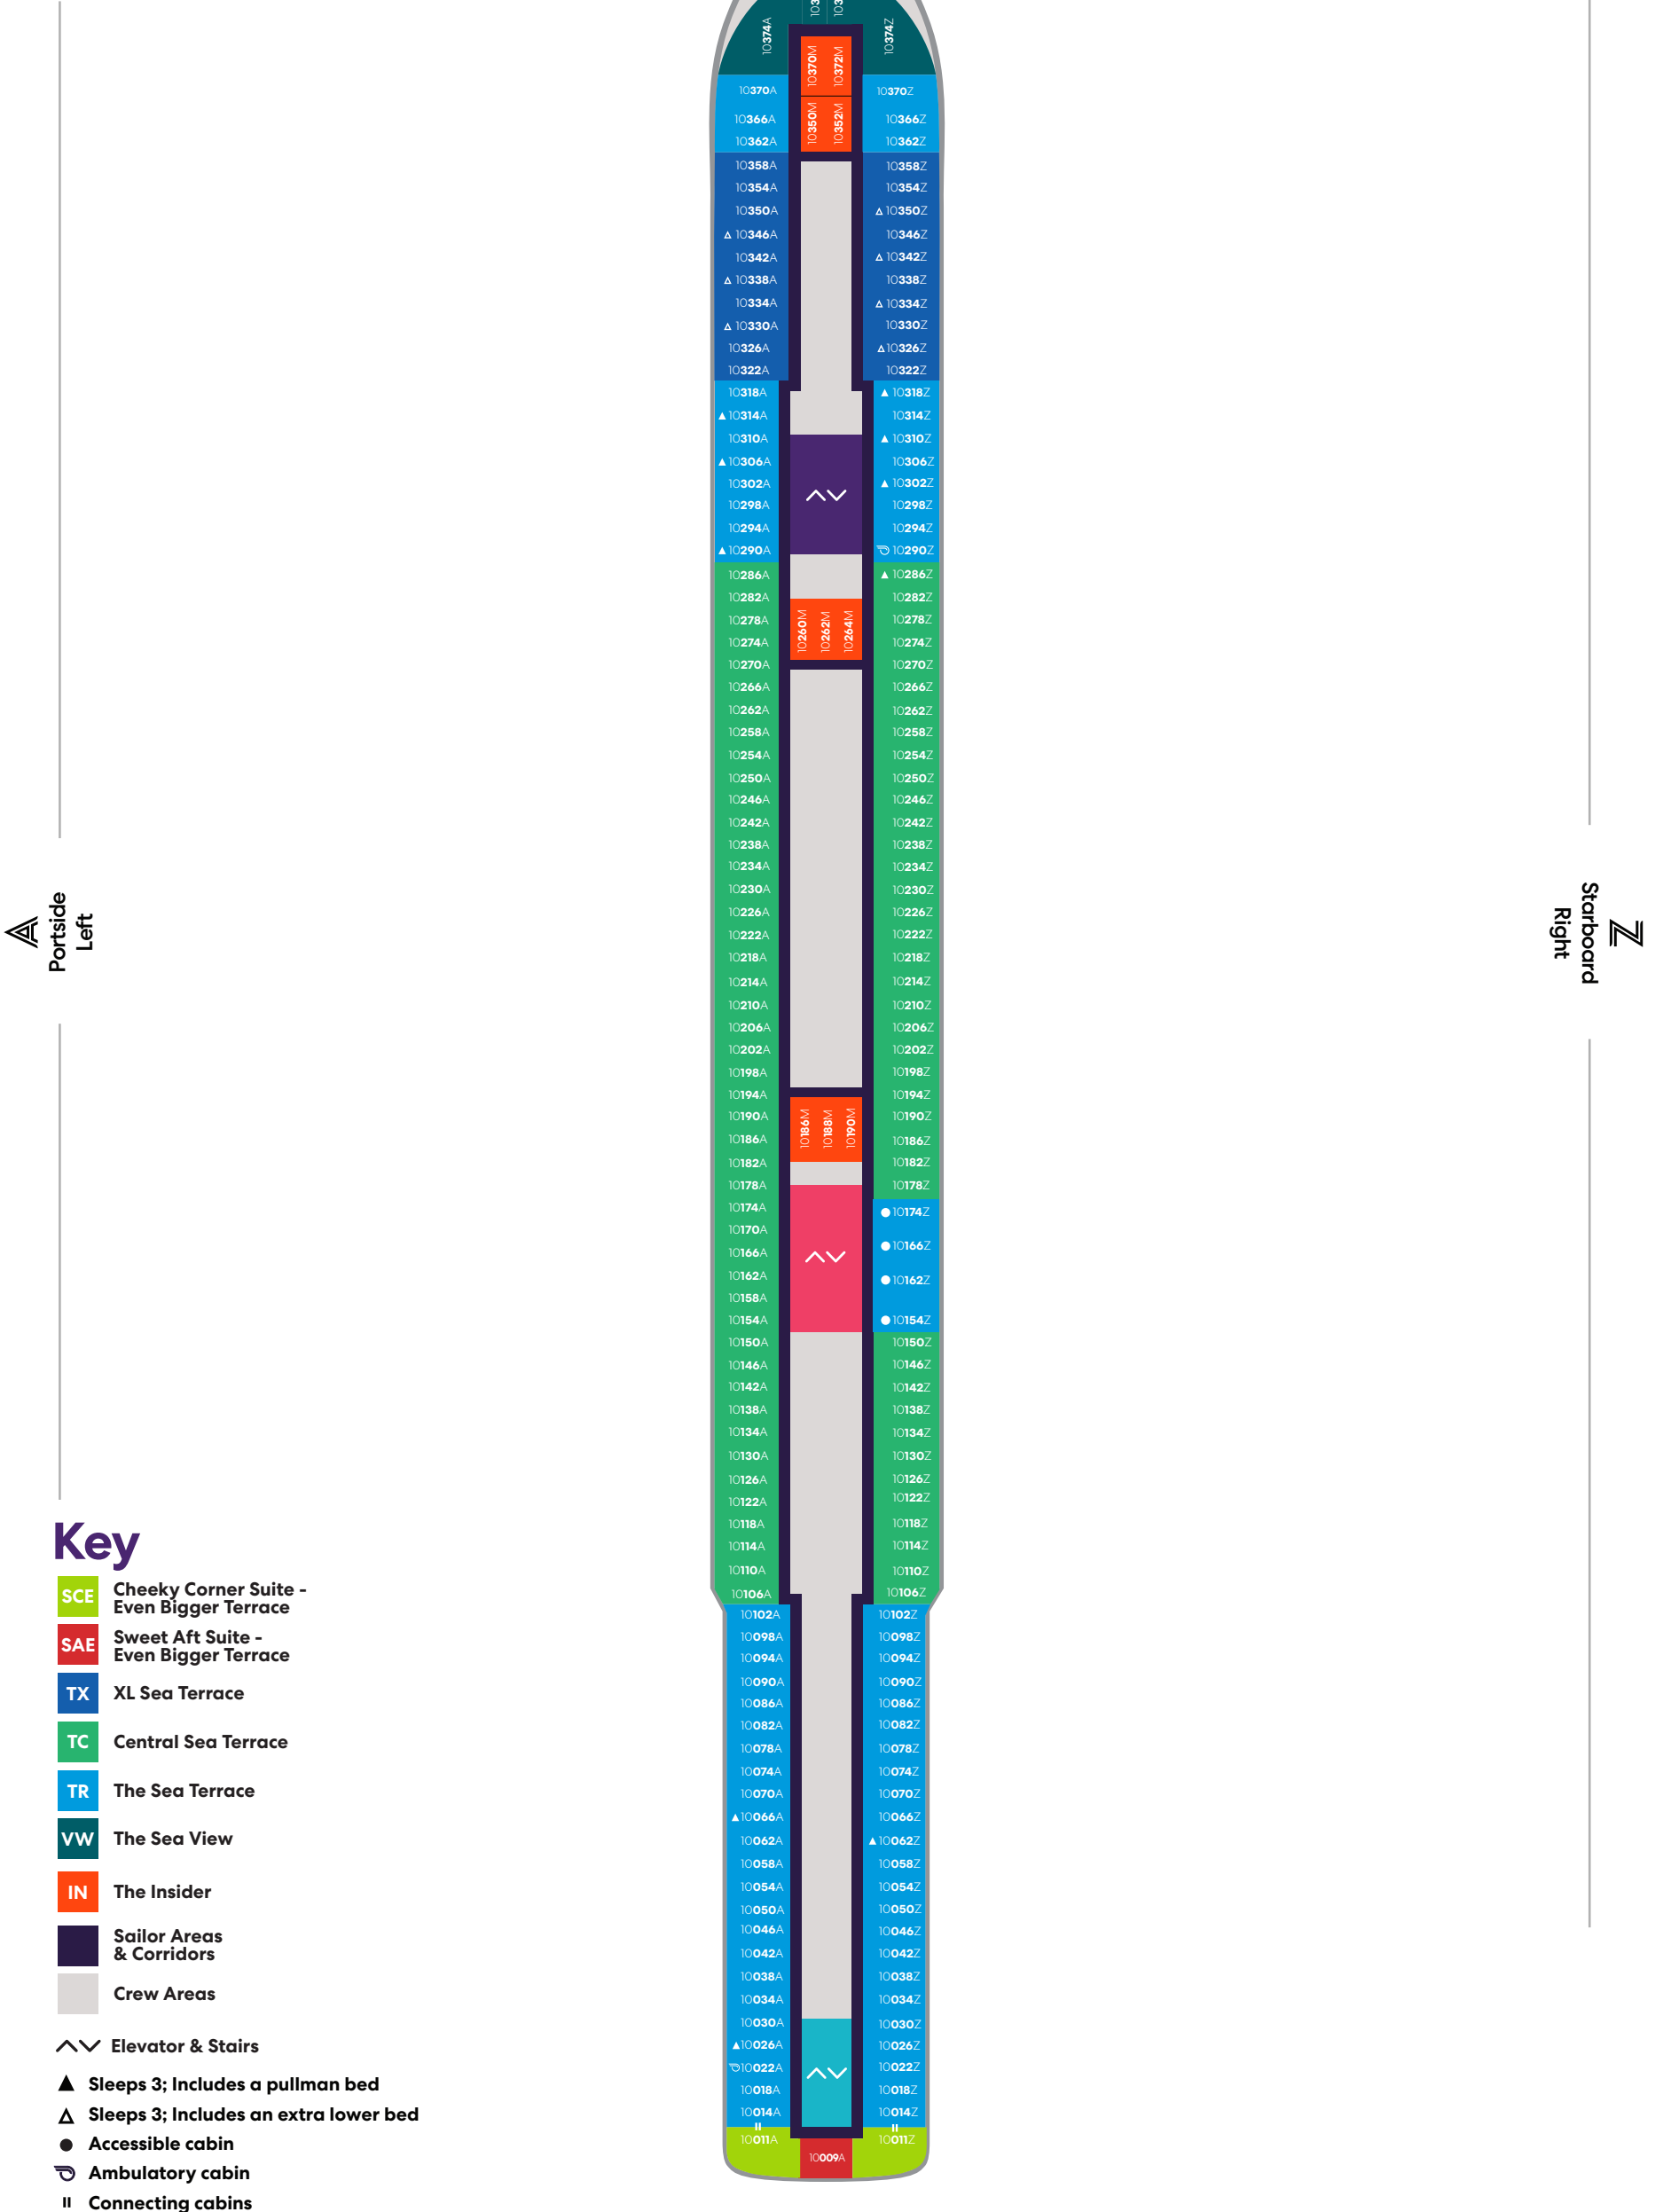

The Dock
Mezze-Style Outdoor Eatery +
Bar & Social Lounge

Portside
Left

Starboard
Right

Key

-  Crew Areas
-  Circular Stairs
-  Stairwells
-  Elevator & Stairs
-  Accessible Head

Deck

SCARLET LADY

Portside
Left

Starboard
Right

Key

- SCP Cheeky Corner Suite – Pretty Big Terrace
- SAP Sweet Aft Suite – Pretty Big Terrace
- TX XL Sea Terrace
- TC Central Sea Terrace
- TR The Sea Terrace
- TL Ltd View Sea Terrace
- II Solo Insider
- Sailor Areas & Corridors
- Crew Areas
- ^v Elevator & Stairs
- ‡ Sleeps 1
- ▲ Sleeps 3; Includes a pullman bed
- △ Sleeps 3; Includes an extra lower bed
- ⊠ Sleeps 4; Includes both an extra lower bed and a pullman bed
- Accessible cabin
- ♿ Ambulatory cabin
- || Connecting cabins

Deck

9

SCARLET LADY

Portside
Left

Starboard
Right

Key

- SCP Cheeky Corner Suite – Pretty Big Terrace
- SAP Sweet Aft Suite – Pretty Big Terrace
- TX XL Sea Terrace
- TC Central Sea Terrace
- TR The Sea Terrace
- VI Solo Sea View
- VW The Sea View
- IN The Insider
- Sailor Areas & Corridors
- Crew Areas
- ^ v Elevator & Stairs
- ‡ Sleeps 1
- ▲ Sleeps 3; Includes a pullman bed
- △ Sleeps 3; Includes an extra lower bed
- Accessible cabin
- ⦿ Ambulatory cabin
- || Connecting cabins

Deck

10

SCARLET LADY

Deck

11

SCARLET LADY

Key

- SCE** Cheeky Corner Suite – Even Bigger Terrace
- SAE** Sweet Aft Suite – Even Bigger Terrace
- TX** XL Sea Terrace
- TC** Central Sea Terrace
- TR** The Sea Terrace
- VW** The Sea View
- I** Solo Insider
- IN** The Insider
- Sailor Areas & Corridors
- Crew Areas
- ^ v Elevator & Stairs
- ‡ Sleeps 1
- ▲ Sleeps 3; Includes a pullman bed
- △ Sleeps 3; Includes an extra lower bed
- Accessible cabin
- ↻ Ambulatory cabin
- || Connecting cabins