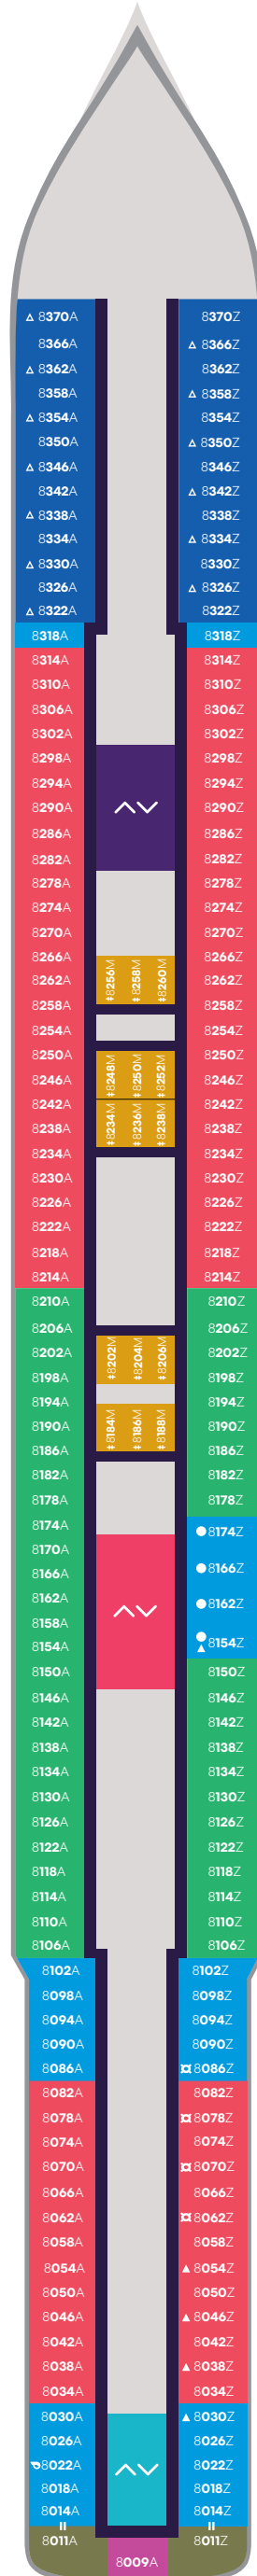

Deck

4

SCARLET LADY

Portside Left

Starboard Right

Key

Sailor Areas & Corridors

Crew Areas

Elevator & Stairs

Deck

5

SCARLET LADY

Portside Left

Starboard Right

Key

- VW The Sea View
- I1 Solo Insider
- IN The Insider
- I4 Social Insider
- S Sailor Areas & Corridors
- C Crew Areas
- Elevator & Stairs
- Accessible Head
- Sleeps 1
- Sleeps 3; Includes a pullman bed
- Sleeps 4; Includes both 2 lower beds and 2 pullmans
- Accessible cabin
- Ambulatory cabin

Key

-  Crew Areas
-  Circular Stairs
-  Stairwells
-  Elevator & Stairs
-  Accessible Head
-  The Head

Deck

7

SCARLET LADY

VOYAGES

The Red Room
Live Performance Space

The Groupie
Private Karaoke

Starboard
Right

Key

- SCP Cheeky Corner Suite – Pretty Big Terrace
- SAP Sweet Aft Suite – Pretty Big Terrace
- TX XL Sea Terrace
- TC Central Sea Terrace
- TR The Sea Terrace
- TL Ltd View Sea Terrace
- II Solo Insider
- Sailor Areas & Corridors
- Crew Areas
- ^v Elevator & Stairs
- ‡ Sleeps 1
- ▲ Sleeps 3; Includes a pullman bed
- △ Sleeps 3; Includes an extra lower bed
- ⊠ Sleeps 4; Includes both an extra lower bed and a pullman bed
- Accessible cabin
- ♿ Ambulatory cabin
- || Connecting cabins