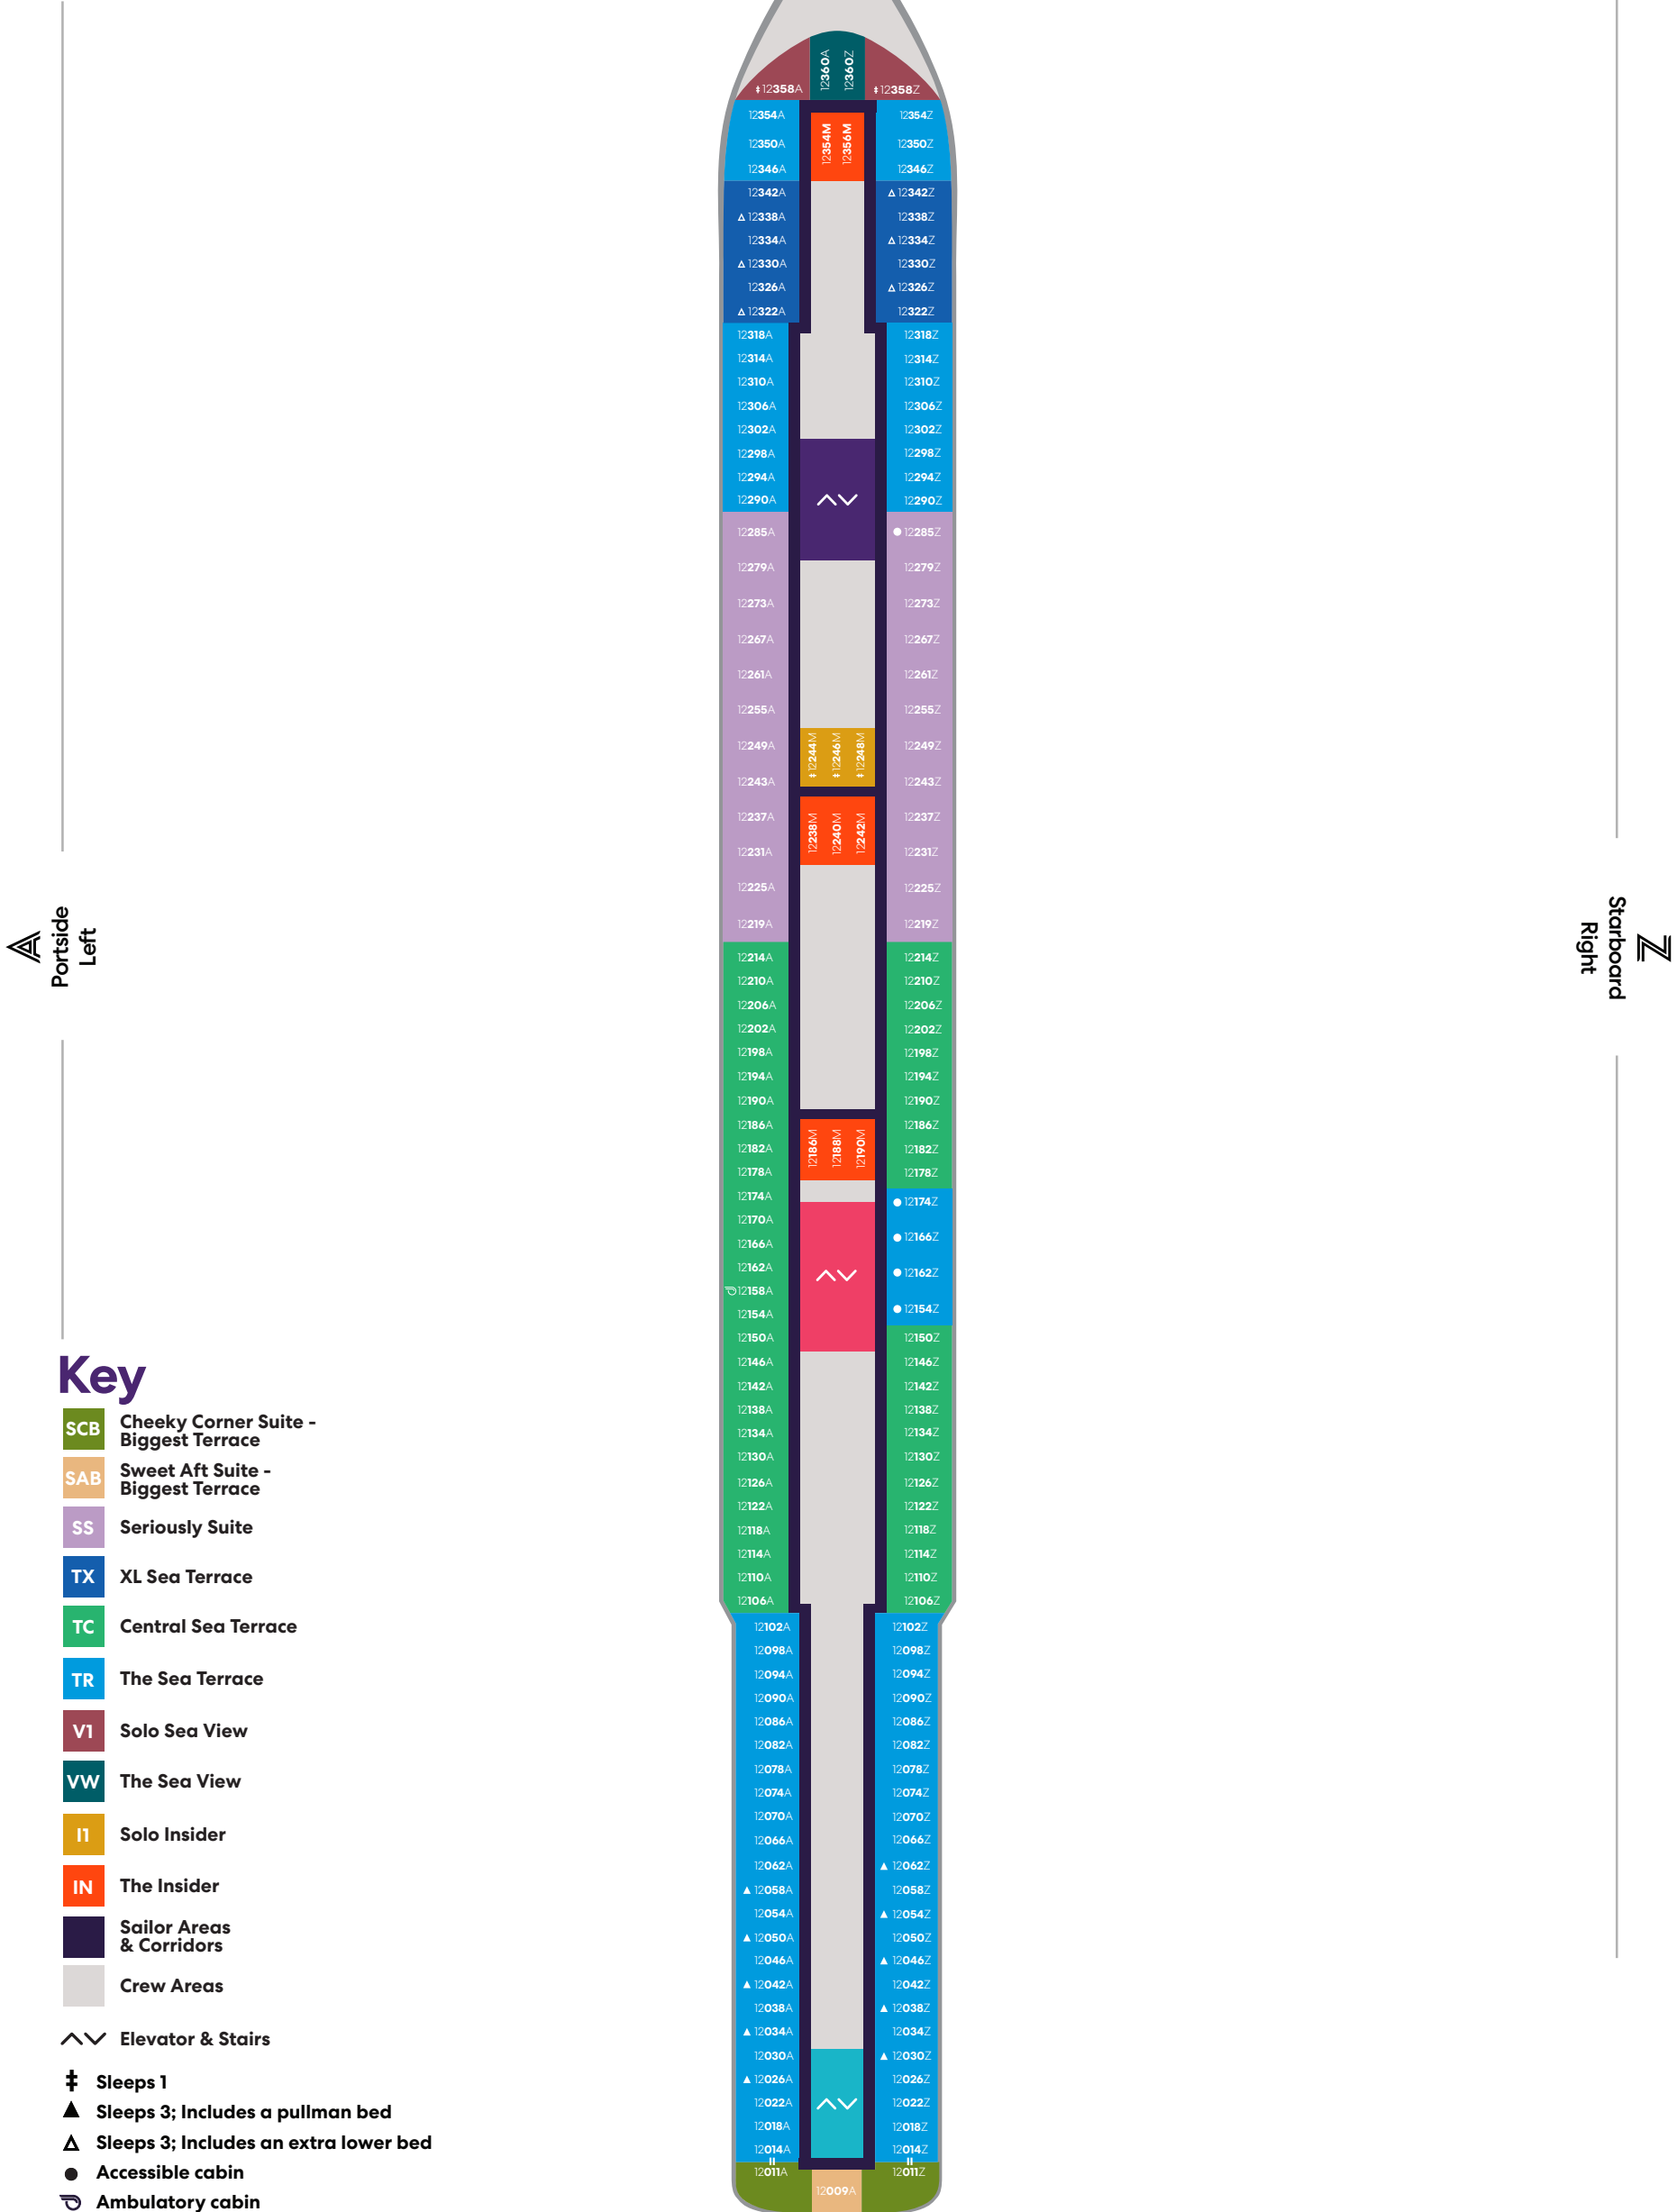

The Dock
Mezze-Style Outdoor Eatery +
Bar & Social Lounge

Portside
Left

Starboard
Right

Key

-  Crew Areas
-  Circular Stairs
-  Stairwells
-  Elevator & Stairs
-  Accessible Head

Deck

SCARLET LADY

Portside
Left

Deck

9

SCARLET LADY

Portside
Left

Starboard
Right

Key

- SCP Cheeky Corner Suite – Pretty Big Terrace
- SAP Sweet Aft Suite – Pretty Big Terrace
- TX XL Sea Terrace
- TC Central Sea Terrace
- TR The Sea Terrace
- VI Solo Sea View
- VW The Sea View
- IN The Insider
- Sailor Areas & Corridors
- Crew Areas
- ^ v Elevator & Stairs
- ‡ Sleeps 1
- ▲ Sleeps 3; Includes a pullman bed
- △ Sleeps 3; Includes an extra lower bed
- Accessible cabin
- ⦿ Ambulatory cabin
- || Connecting cabins

Deck

10

SCARLET LADY

Deck

11

SCARLET LADY

Key

- SCE** Cheeky Corner Suite – Even Bigger Terrace
- SAE** Sweet Aft Suite – Even Bigger Terrace
- TX** XL Sea Terrace
- TC** Central Sea Terrace
- TR** The Sea Terrace
- VW** The Sea View
- I** Solo Insider
- IN** The Insider
- Sailor Areas & Corridors
- Crew Areas
- ^ v Elevator & Stairs
- ‡ Sleeps 1
- ▲ Sleeps 3; Includes a pullman bed
- △ Sleeps 3; Includes an extra lower bed
- Accessible cabin
- ↻ Ambulatory cabin
- || Connecting cabins

Deck

12

SCARLET LADY

Key

- SCB Cheeky Corner Suite - Biggest Terrace
- SAB Sweet Aft Suite - Biggest Terrace
- SS Seriously Suite
- TX XL Sea Terrace
- TC Central Sea Terrace
- TR The Sea Terrace
- VI Solo Sea View
- VW The Sea View
- II Solo Insider
- IN The Insider
- Sailor Areas & Corridors
- Crew Areas
- ^v Elevator & Stairs
- ‡ Sleeps 1
- ▲ Sleeps 3; Includes a pullman bed
- △ Sleeps 3; Includes an extra lower bed
- Accessible cabin
- ♿ Ambulatory cabin
- || Connecting cabins