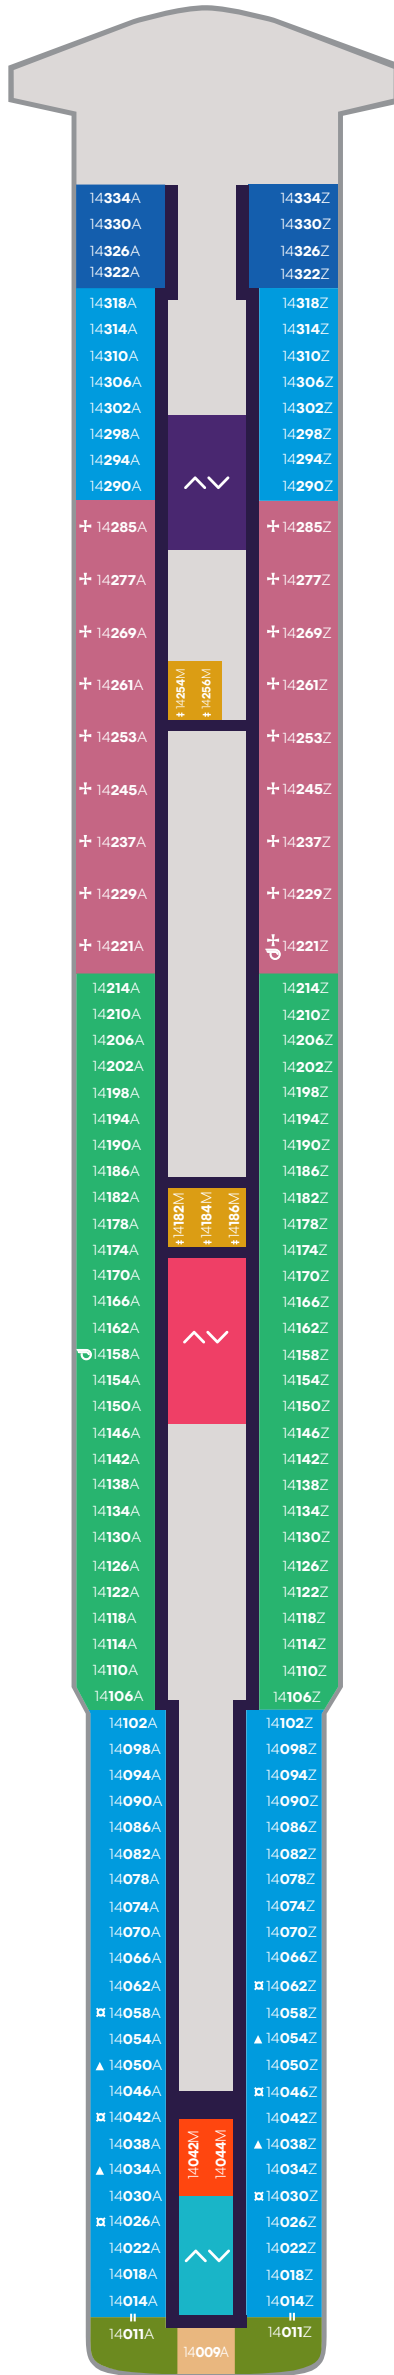

Deck

4

SCARLET LADY

Portside Left

Starboard Right

Key

Sailor Areas & Corridors

Crew Areas

Elevator & Stairs

Deck

5

SCARLET LADY

Portside Left

Starboard Right

Key

- VW The Sea View
- I1 Solo Insider
- IN The Insider
- I4 Social Insider
- S Sailor Areas & Corridors
- C Crew Areas
- Elevator & Stairs
- Accessible Head
- Sleeps 1
- Sleeps 3; Includes a pullman bed
- Sleeps 4; Includes both 2 lower beds and 2 pullmans
- Accessible cabin
- Ambulatory cabin

The Dock House
Casual Mediterranean & Bar

Sip
Champagne Lounge

Voyage Vinyl
Record Shop

Get Lost
Future Voyage Sales Lounge

Chart Room
Sailor Help & Support

Grounds Club
Thoughtfully Sourced Coffee

The Social Club
Diner & Bar

Deck

14

SCARLET LADY

Portside
Left

Starboard
Right

Key

- SCB Cheeky Corner Suite - Biggest Terrace
- SAB Sweet Aft Suite - Biggest Terrace
- SB Brilliant Suite
- TX XL Sea Terrace
- TC Central Sea Terrace
- TR The Sea Terrace
- II Solo Insider
- IN The Insider
- Sailor Areas & Corridors
- Crew Areas
- Elevator & Stairs
- ‡ Sleeps 1
- ▲ Sleeps 3; Includes a pullman bed
- ☒ Sleeps 4; Includes both an extra lower bed and a pullman bed
- + Sleeps up to 4
- || Connecting cabins
- ⦿ Ambulatory cabin